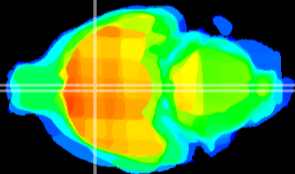

Coronal

Sagittal-R

Sagittal-L

ViBriSM: CX08744
Horizontal

MPA