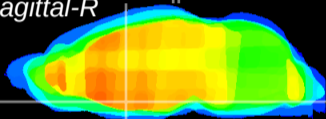

Coronal

Sagittal-R

Sagittal-L

ViBriSM: CX08744
Horizontal

MPA