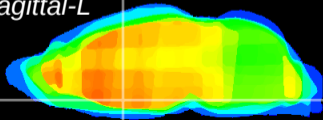

Coronal

Sagittal-R

Sagittal-L

ViBriSM: CX08744
Horizontal

MPA