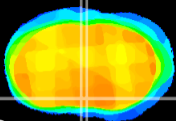

Coronal

Sagittal-R

Sagittal-L

ViBriSM: CX08744
Horizontal

MPA