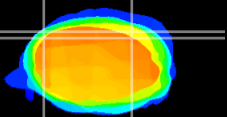

Coronal

Sagittal-R

Sagittal-L

ViBrism: CX08745
Horizontal

Cb lobe