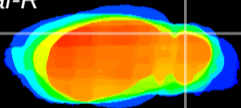

Coronal

Sagittal-R

Sagittal-L

ViBrism: CX08745
Horizontal

Cb lobe