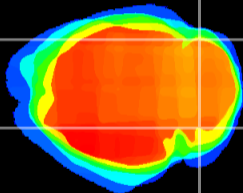

Coronal

Sagittal-R

Sagittal-L

ViBrism: CX08745
Horizontal

Cb lobe