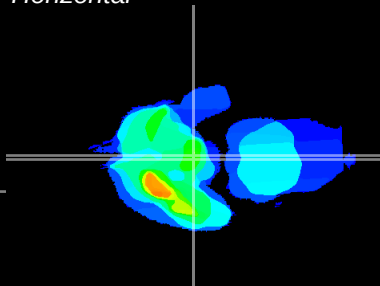

Coronal

Sagittal-R

Sagittal-L

ViBrism: CX08745
Horizontal

ME