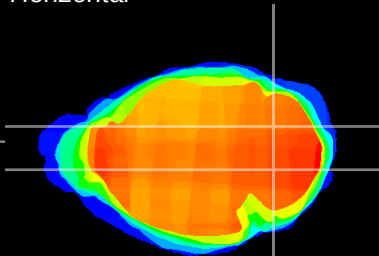

Coronal

Sagittal-R

Sagittal-L

ViBrism: CX08747  
Horizontal

Cb nucleus