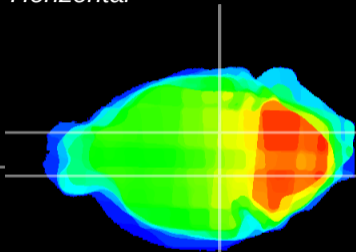

Coronal

Sagittal-R

Sagittal-L

ViBrism: CX08751
Horizontal

SN