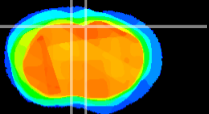

Coronal

Sagittal-R

Sagittal-L

ViBriSM: CX08759
Horizontal

Cx motor