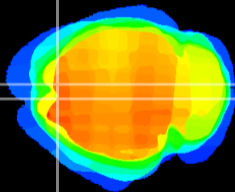

Coronal

Sagittal-R

Sagittal-L

ViBriSM: CX08759
Horizontal

Cx motor