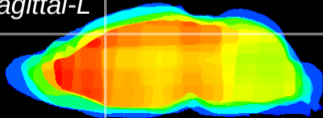

Coronal

Sagittal-R

Sagittal-L

ViBriSM: CX08759
Horizontal

Cx motor