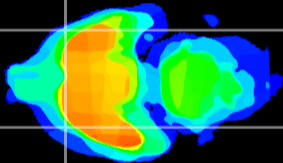

Coronal

Sagittal-R

Sagittal-L

ViBrism: CX08761
Horizontal

Pir