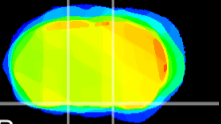

Coronal

Sagittal-R

Sagittal-L

ViBrisM: CX08764
Horizontal

S0