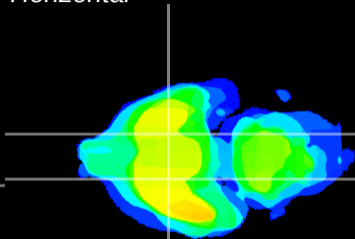

Coronal

Sagittal-R

Sagittal-L

ViBrisM: CX08764
Horizontal

S0