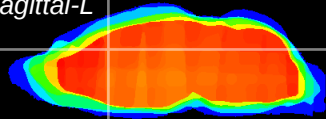

Coronal

Sagittal-R

Sagittal-L

ViBrism: CX08766
Horizontal

Cx cingulate