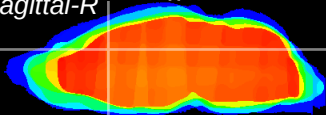

Coronal

Sagittal-R

Sagittal-L

ViBrism: CX08766
Horizontal

Cx cingulate