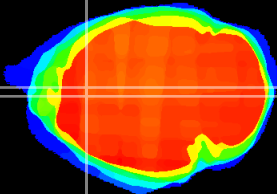

Coronal

Sagittal-R

Sagittal-L

ViBrism: CX08766
Horizontal

Cx cingulate