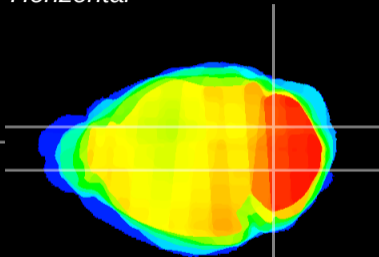

*Coronal*

*Sagittal-R*

*Sagittal-L*

ViBrism: CX08768  
*Horizontal*

Cb nucleus