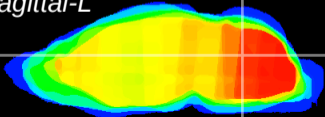

*Coronal*

*Sagittal-R*

*Sagittal-L*

ViBrism: CX08768  
*Horizontal*

Cb nucleus