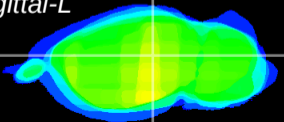

Coronal

Sagittal-R

Sagittal-L

ViBrism: CX08770
Horizontal

LG