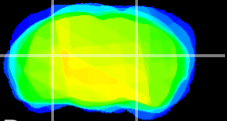

Coronal

Sagittal-R

Sagittal-L

ViBrism: CX08770
Horizontal

LG