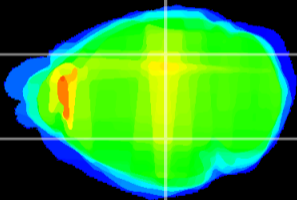

Coronal

Sagittal-R

Sagittal-L

ViBrism: CX08770
Horizontal

LG