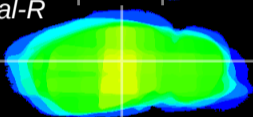

Coronal

Sagittal-R

Sagittal-L

ViBrism: CX08770
Horizontal

LG