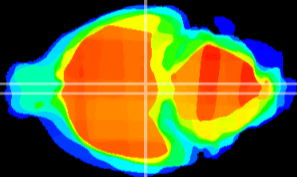

Coronal

Sagittal-R

Sagittal-L

ViBrism: CX08771
Horizontal

M