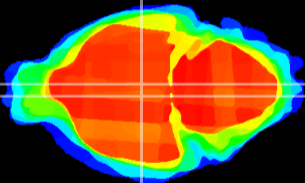

Coronal

Sagittal-R

Sagittal-L

ViBrism: CX08775
Horizontal

DM