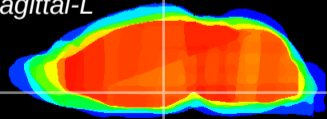

Coronal

Sagittal-R

Sagittal-L

ViBrism: CX08775
Horizontal

DM