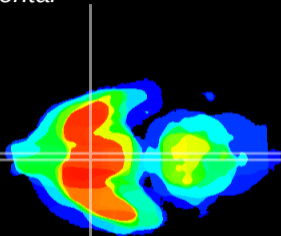

Coronal

Sagittal-R

Sagittal-L

ViBriSm: CX08775
Horizontal

SCN