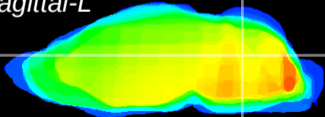

Coronal

Sagittal-R

Sagittal-L

ViBrism: CX08779
Horizontal

Cb nucleus