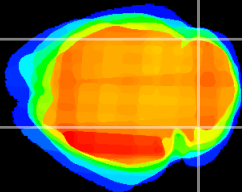

Coronal

Sagittal-R

Sagittal-L

ViBrism: CX08784
Horizontal

Cb lobe