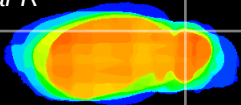

Coronal

Sagittal-R

Sagittal-L

ViBrism: CX08784
Horizontal

Cb lobe