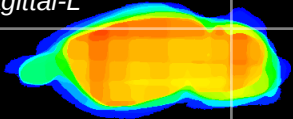

Coronal

Sagittal-R

Sagittal-L

ViBrism: CX08784
Horizontal

Cb lobe