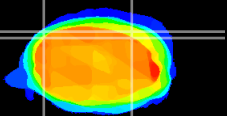

Coronal

Sagittal-R

Sagittal-L

ViBrism: CX08784
Horizontal

Cb lobe