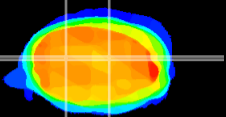

Coronal

Sagittal-R

Sagittal-L

ViBrism: CX08784
Horizontal

Cb nucleus