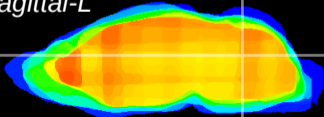

Coronal

Sagittal-R

Sagittal-L

ViBrism: CX08784
Horizontal

Cb nucleus