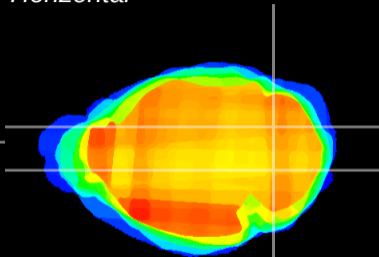

Coronal

Sagittal-R

Sagittal-L

ViBrism: CX08784
Horizontal

Cb nucleus