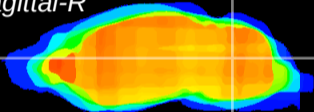

Coronal

Sagittal-R

Sagittal-L

ViBrism: CX08784
Horizontal

Cb nucleus