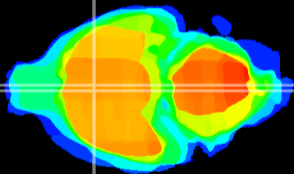

Coronal

Sagittal-R

Sagittal-L

ViBriSM: CX08785  
Horizontal

MPA