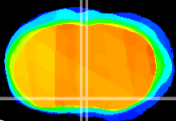

Coronal

Sagittal-R

Sagittal-L

ViBriSM: CX08785  
Horizontal

MPA