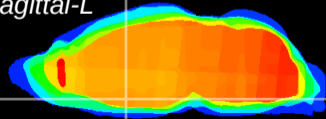

Coronal

Sagittal-R

Sagittal-L

ViBriSM: CX08785  
Horizontal

MPA