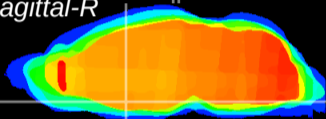

Coronal

Sagittal-R

Sagittal-L

ViBriSM: CX08785  
Horizontal

MPA