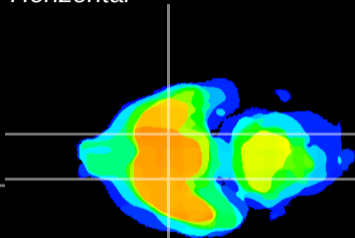

Coronal

Sagittal-R

Sagittal-L

ViBrisM: CX08785  
Horizontal

S0