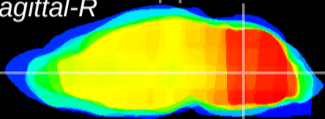

Coronal

Sagittal-R

Sagittal-L

ViBrism: CX08799
Horizontal

MVe