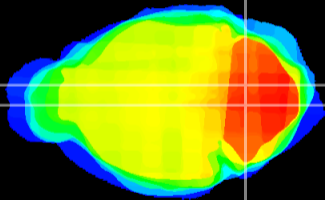

Coronal

Sagittal-R

Sagittal-L

ViBrism: CX08799
Horizontal

MVe