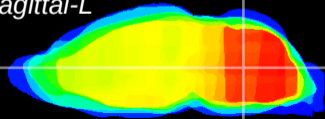

Coronal

Sagittal-R

Sagittal-L

ViBrism: CX08799
Horizontal

MVe