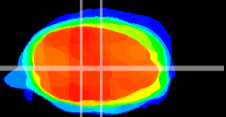

Coronal

Sagittal-R

Sagittal-L

ViBrism: CX08799
Horizontal

MVe