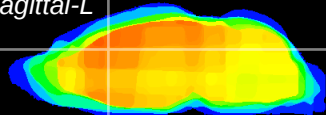

Coronal

Sagittal-R

Sagittal-L

ViBrisM: CX08800
Horizontal

Cx cingulate