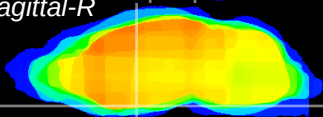

Coronal

Sagittal-R

Sagittal-L

ViBrisM: CX08800
Horizontal

S0