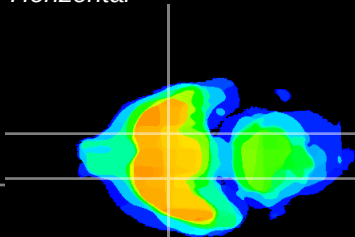

Coronal

Sagittal-R

Sagittal-L

ViBrisM: CX08800
Horizontal

S0