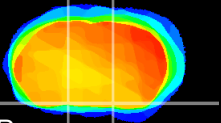

Coronal

Sagittal-R

Sagittal-L

ViBrisM: CX08800
Horizontal

S0