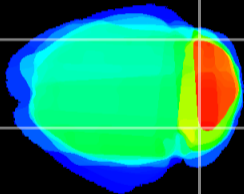

Coronal

Sagittal-R

Sagittal-L

ViBrism: CX08801
Horizontal

Cb lobe