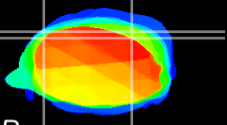

Coronal

Sagittal-R

Sagittal-L

ViBrism: CX08801
Horizontal

Cb lobe