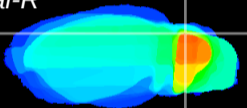

Coronal

Sagittal-R

Sagittal-L

ViBrism: CX08801
Horizontal

Cb lobe