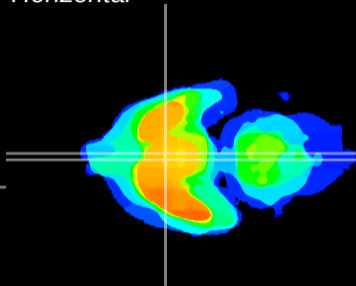

Coronal

Sagittal-R

Sagittal-L

ViBrism: CX08805
Horizontal

SCN