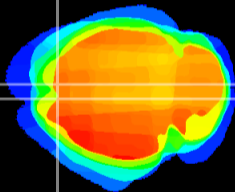

Coronal

Sagittal-R

Sagittal-L

ViBriSM: CX08808
Horizontal

Cx motor