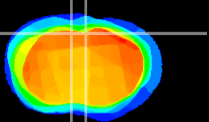

Coronal

Sagittal-R

Sagittal-L

ViBriSM: CX08808
Horizontal

Cx motor