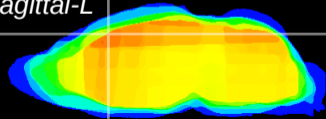

Coronal

Sagittal-R

Sagittal-L

ViBriSM: CX08808
Horizontal

Cx motor