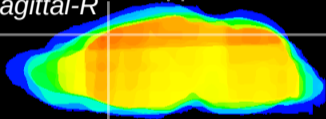

Coronal

Sagittal-R

Sagittal-L

ViBriSM: CX08808
Horizontal

Cx motor