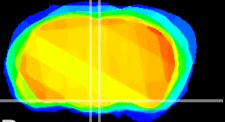

Coronal

Sagittal-R

Sagittal-L

ViBrism: CX08809
Horizontal

VMH