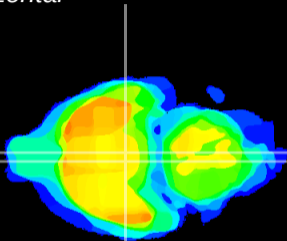

Coronal

Sagittal-R

Sagittal-L

ViBrism: CX08809
Horizontal

VMH