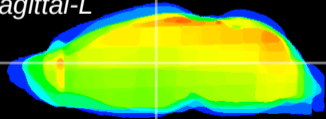

Coronal

Sagittal-R

Sagittal-L

ViBrism: CX08812
Horizontal

MD