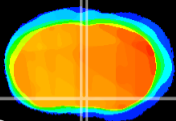

Coronal

Sagittal-R

Sagittal-L

ViBrism: CX08817
Horizontal

MPA