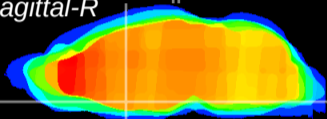

Coronal

Sagittal-R

Sagittal-L

ViBrism: CX08817
Horizontal

MPA