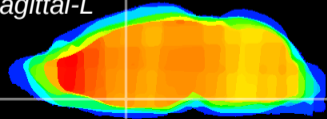

Coronal

Sagittal-R

Sagittal-L

ViBrism: CX08817
Horizontal

MPA