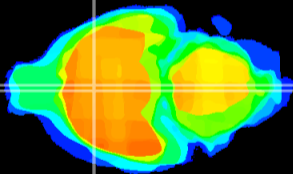

Coronal

Sagittal-R

Sagittal-L

ViBrism: CX08817
Horizontal

MPA