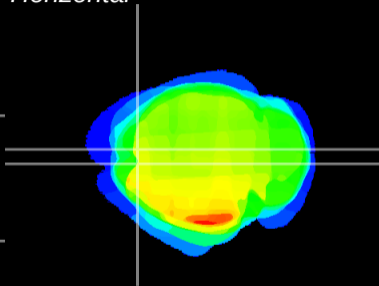

Coronal

Sagittal-R

Sagittal-L

ViBriSM: CX08820  
Horizontal

Cx motor