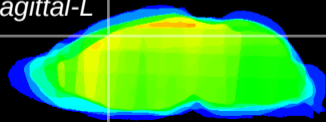

Coronal

Sagittal-R

Sagittal-L

ViBriSM: CX08820  
Horizontal

Cx motor