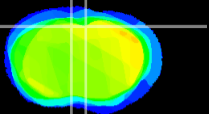

Coronal

Sagittal-R

Sagittal-L

ViBriSM: CX08820  
Horizontal

Cx motor