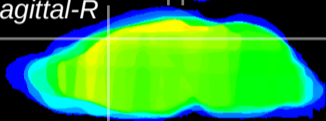

Coronal

Sagittal-R

Sagittal-L

ViBriSM: CX08820  
Horizontal

Cx motor