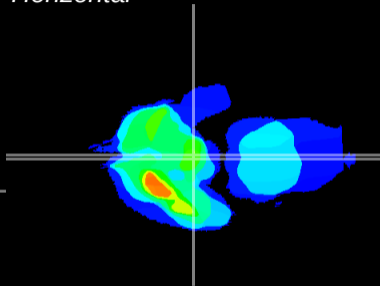

Coronal

Sagittal-R

Sagittal-L

ViBrism: CX08821
Horizontal

ME