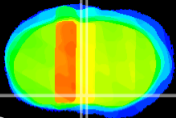

Coronal

Sagittal-R

Sagittal-L

ViBriSM: CX08823
Horizontal

MPA