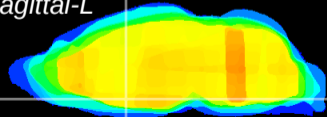

Coronal

Sagittal-R

Sagittal-L

ViBriSM: CX08823
Horizontal

MPA