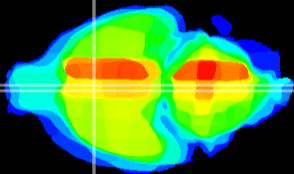

Coronal

Sagittal-R

Sagittal-L

ViBriSM: CX08823
Horizontal

MPA