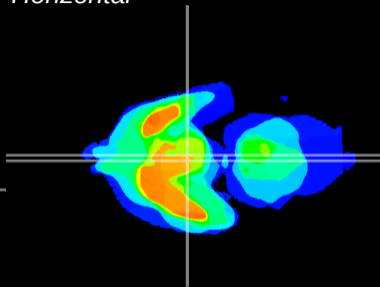

Coronal

Sagittal-R

Sagittal-L

ViBrism: CX08824
Horizontal

Arc