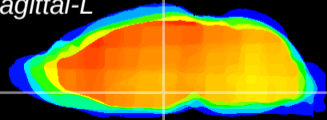

Coronal

Sagittal-R

Sagittal-L

ViBrism: CX08824
Horizontal

DM