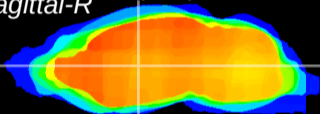

Coronal

Sagittal-R

Sagittal-L

ViBrisM: CX08824
Horizontal

VA/VL