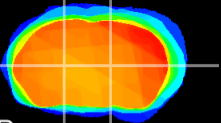

Coronal

Sagittal-R

Sagittal-L

ViBrisM: CX08824
Horizontal

VA/VL