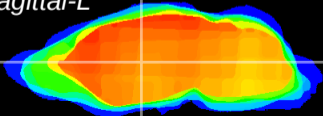

Coronal

Sagittal-R

Sagittal-L

ViBrisM: CX08824
Horizontal

VA/VL