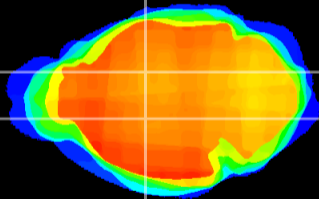

Coronal

Sagittal-R

Sagittal-L

ViBrisM: CX08824
Horizontal

VA/VL