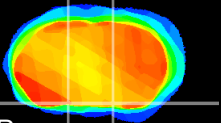

Coronal

Sagittal-R

Sagittal-L

ViBrism: CX08825
Horizontal

S0