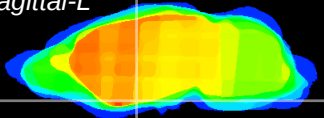

Coronal

Sagittal-R

Sagittal-L

ViBrism: CX08825
Horizontal

S0