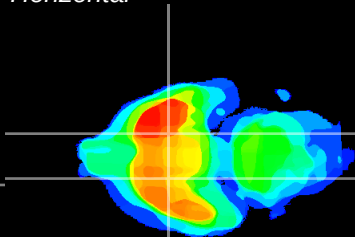

Coronal

Sagittal-R

Sagittal-L

ViBrism: CX08825
Horizontal

S0