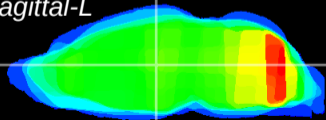

Coronal

Sagittal-R

Sagittal-L

ViBrism: CX08827
Horizontal

MD