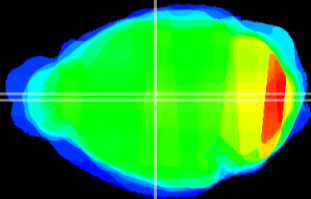

Coronal

Sagittal-R

Sagittal-L

ViBrism: CX08827
Horizontal

MD