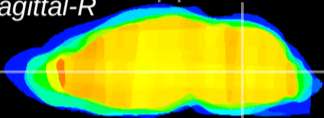

Coronal

Sagittal-R

Sagittal-L

ViBrism: CX08828
Horizontal

MVe