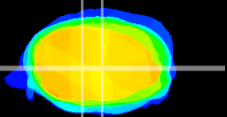

Coronal

Sagittal-R

Sagittal-L

ViBrism: CX08828
Horizontal

MVe