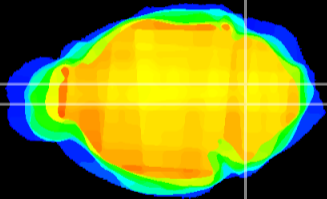

Coronal

Sagittal-R

Sagittal-L

ViBrism: CX08828
Horizontal

MVe