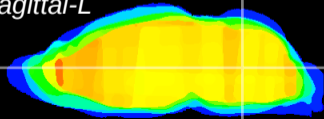

Coronal

Sagittal-R

Sagittal-L

ViBrism: CX08828
Horizontal

MVe