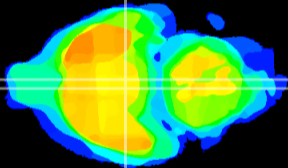

Coronal

Sagittal-R

Sagittal-L

ViBrism: CX08828
Horizontal

VMH