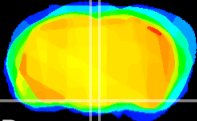

Coronal

Sagittal-R

Sagittal-L

ViBrism: CX08828
Horizontal

VMH