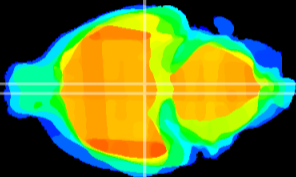

Coronal

Sagittal-R

Sagittal-L

ViBrism: CX08829
Horizontal

M