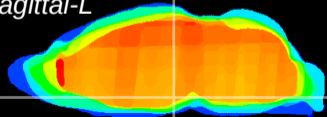

Coronal

Sagittal-R

Sagittal-L

ViBrism: CX08829
Horizontal

M