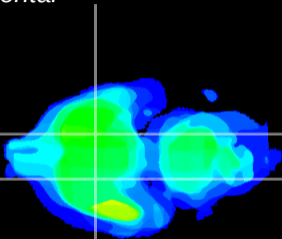

Coronal

Sagittal-R

Sagittal-L

ViBrism: CX08830
Horizontal

S0