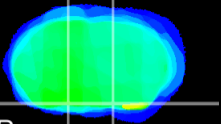

Coronal

Sagittal-R

Sagittal-L

ViBrism: CX08830
Horizontal

S0