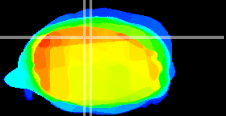

Coronal

Sagittal-R

Sagittal-L

ViBrism: CX08832
Horizontal

Cb vermis