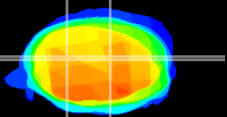

Coronal

Sagittal-R

Sagittal-L

ViBrisM: CX08835
Horizontal

Cb nucleus