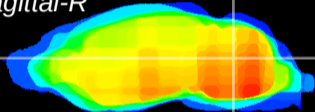

Coronal

Sagittal-R

Sagittal-L

ViBrisM: CX08835
Horizontal

Cb nucleus