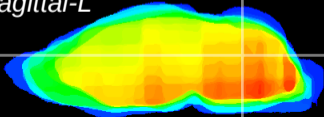

Coronal

Sagittal-R

Sagittal-L

ViBrisM: CX08835
Horizontal

Cb nucleus