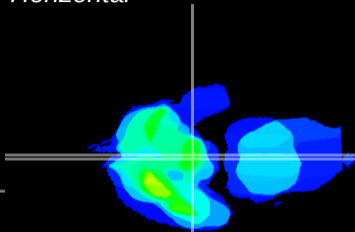

Coronal

Sagittal-R

Sagittal-L

ViBrism: CX08838
Horizontal

ME