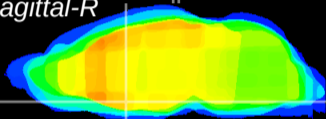

Coronal

Sagittal-R

Sagittal-L

ViBriSM: CX08840
Horizontal

MPA