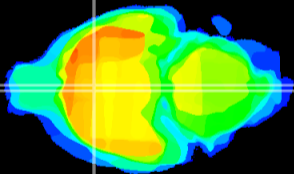

Coronal

Sagittal-R

Sagittal-L

ViBriSM: CX08840
Horizontal

MPA