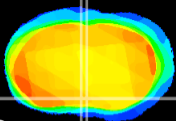

Coronal

Sagittal-R

Sagittal-L

ViBriSM: CX08840
Horizontal

MPA