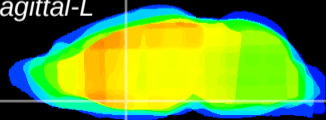

Coronal

Sagittal-R

Sagittal-L

ViBriSM: CX08840
Horizontal

MPA