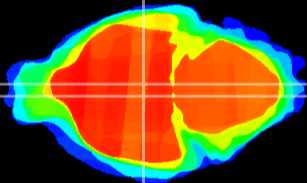

Coronal

Sagittal-R

Sagittal-L

ViBrism: CX08846
Horizontal

DM