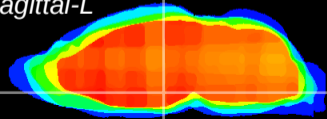

Coronal

Sagittal-R

Sagittal-L

ViBrism: CX08846
Horizontal

DM