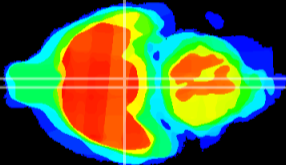

Coronal

Sagittal-R

Sagittal-L

ViBrism: CX08846
Horizontal

VMH