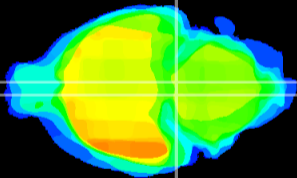

Coronal

Sagittal-R

Sagittal-L

ViBrism: CX08850
Horizontal

Pn