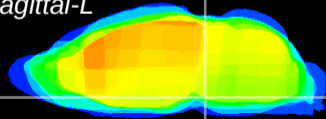

Coronal

Sagittal-R

Sagittal-L

ViBrism: CX08850
Horizontal

Pn