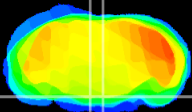

Coronal

Sagittal-R

Sagittal-L

ViBrism: CX08850
Horizontal

Pn