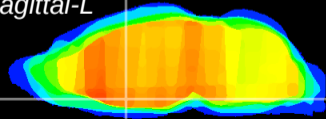

Coronal

Sagittal-R

Sagittal-L

ViBriSM: CX08855
Horizontal

MPA