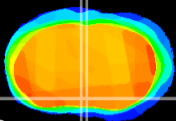

Coronal

Sagittal-R

Sagittal-L

ViBriSM: CX08855
Horizontal

MPA