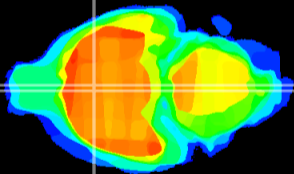

Coronal

Sagittal-R

Sagittal-L

ViBriSM: CX08855
Horizontal

MPA