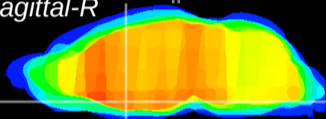

Coronal

Sagittal-R

Sagittal-L

ViBriSM: CX08855
Horizontal

MPA