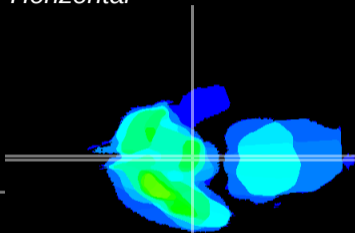

Coronal

Sagittal-R

Sagittal-L

ViBrism: CX08857
Horizontal

ME