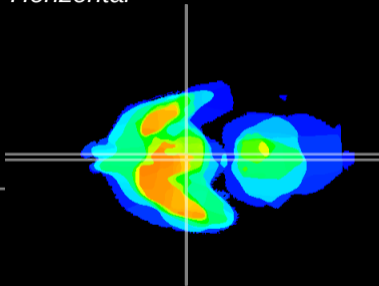

Coronal

Sagittal-R

Sagittal-L

ViBrism: CX08861
Horizontal

Arc